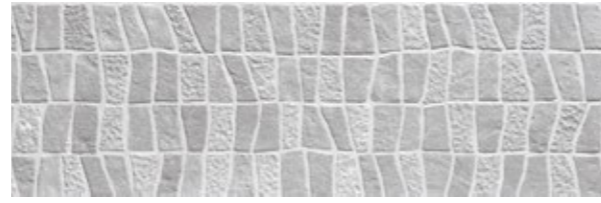

● PB RJ V4

SLIMRECT

WALLSTONE WHITE / 29x89 - 12"x36" 6 mm 13*

WALLSTONE GREY / 29x89 - 12"x36" 6 mm 13*

WALLSTONE BLOCKS WHITE / 29x89 - 12"x36" 6 mm 7*

WALLSTONE BLOCKS GREY / 29x89 - 12"x36" 6 mm 7*

WALLSTONE IVORY / 29x89 - 12"x36" 6 mm 13*