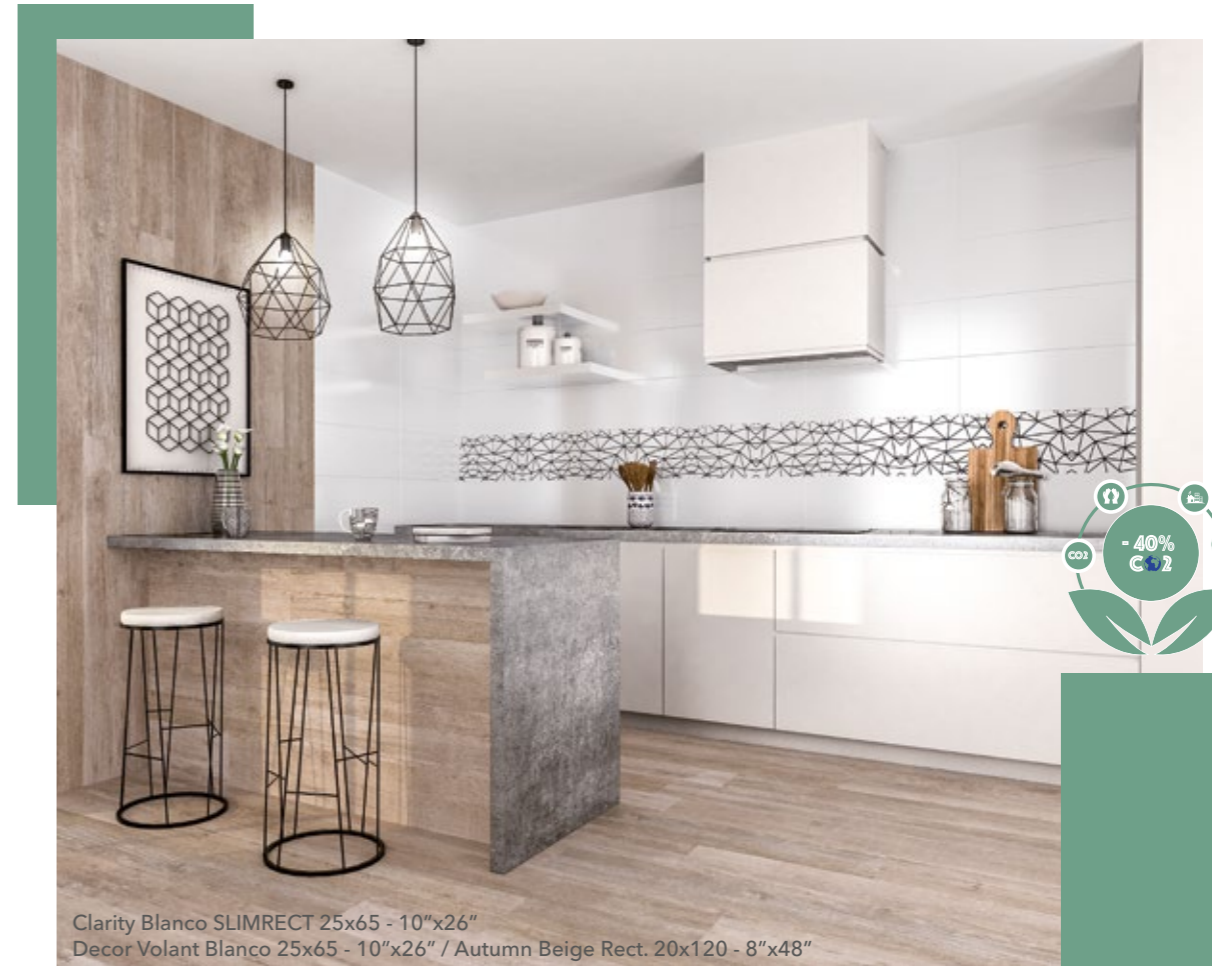

DECOR VOLANT BLANCO
25x65 - 10"x26"

6 mm

Clarity Blanco SLIMRECT 25x65 - 10"x26"
Decor Volant Blanco 25x65 - 10"x26" / Autumn Beige Rect. 20x120 - 8"x48"

Diverso Blanco SLIMRECT 25x65 - 10"x26"
Decor Diverso Azul SLIMRECT 25x65 - 10"x26" / Vulcano Grey Rect. 59x59 - 24"x24"