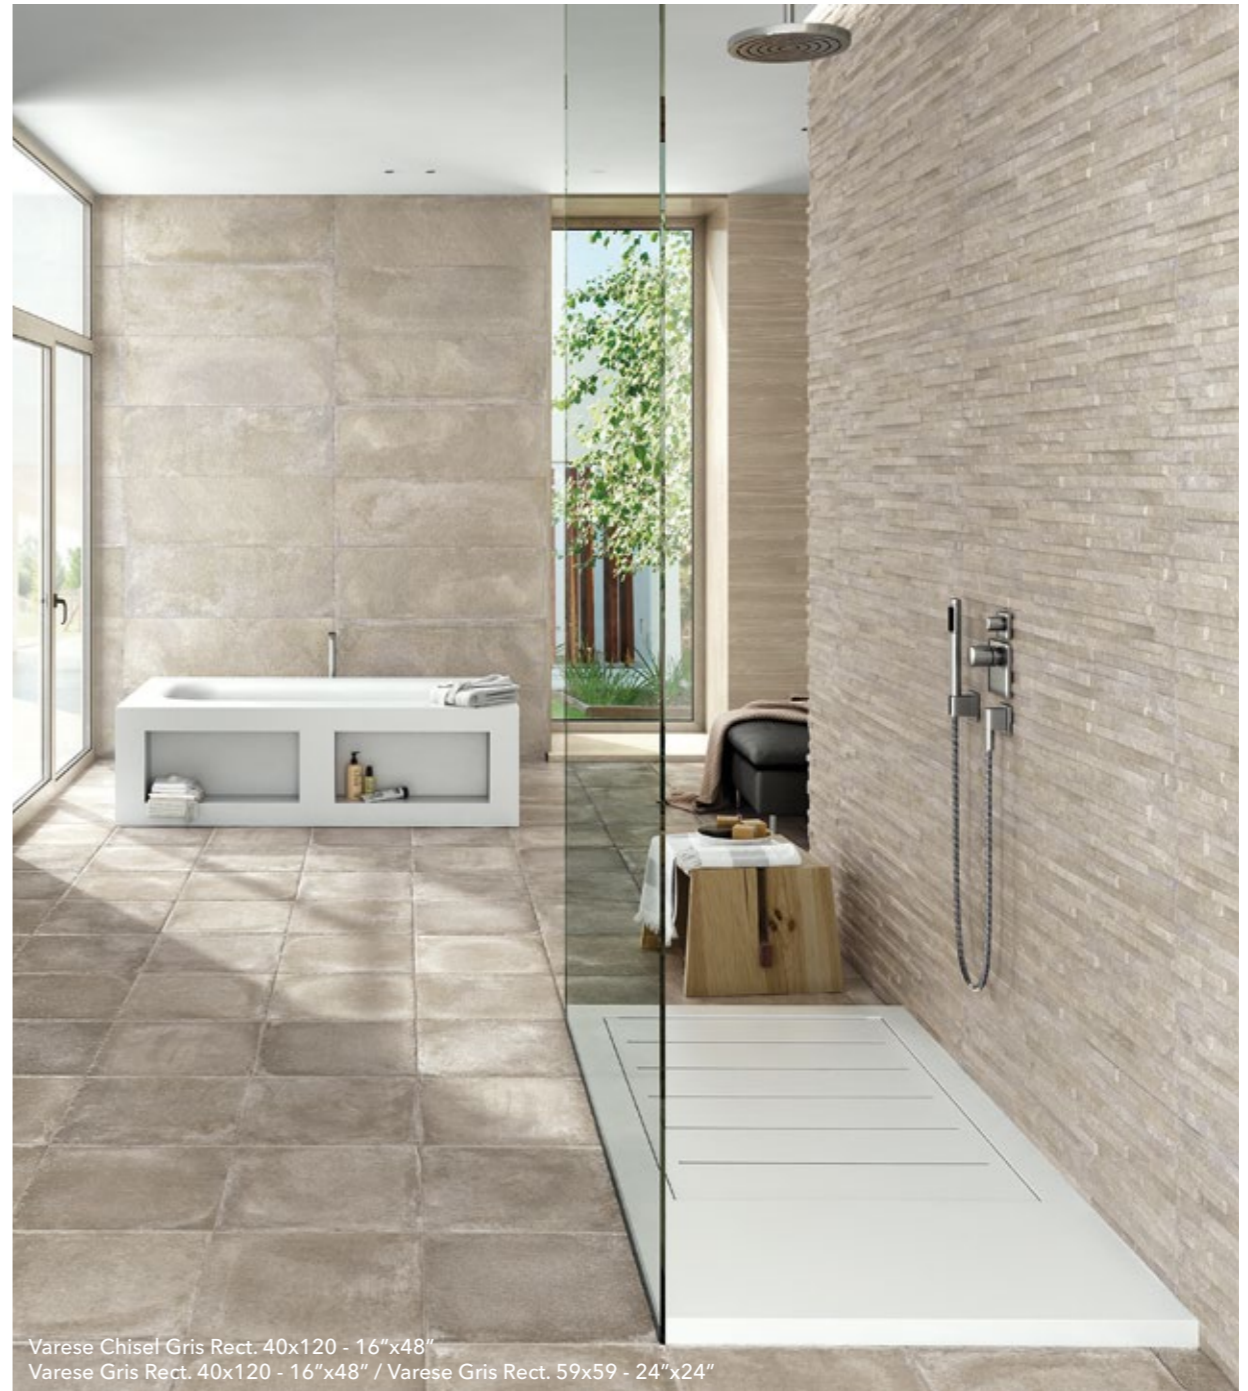

COMPLEMENTOS - ACCESSORIES - COMPLÉMENTS - ERGÄNZUNGEN

LISTELO STEEL MATE / 1,5x60 - 0,6"x24"

Varese Chisel Gris Rect. 40x120 - 16"x48"
Varese Gris Rect. 40x120 - 16"x48" / Varese Gris Rect. 59x59 - 24"x24"