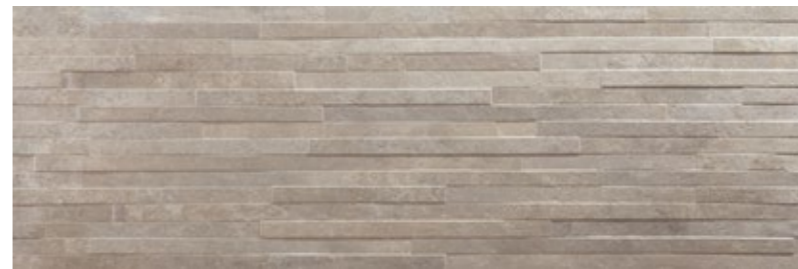

3

VARESE CHISEL MARFIL / 40x120 - 16"x48"

3

VARESE CHISEL GRIS / 40x120 - 16"x48"

3

Varese Chisel Marfil Rect. 40x120 - 16"x48"
Varese Marfil Rect. 40x120 - 16"x48" / Varese Marfil 60x60 - 24"x24"

Cementos
Concrete
Ciment
Zement